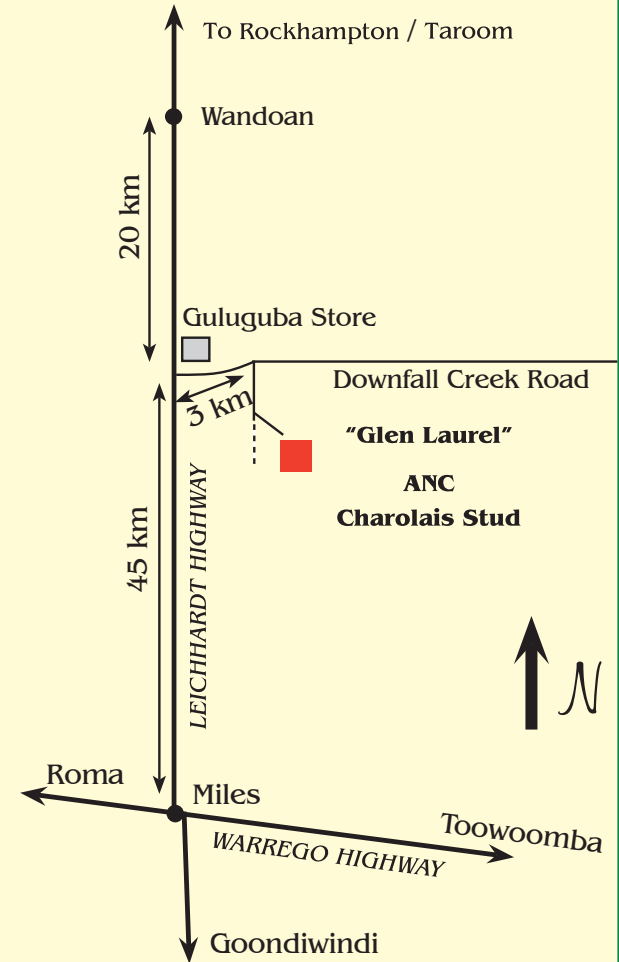

BIG ENOUGH TO COUNT, *small enough to care*

**Sale Location Map:** Glen Laurel is 45km North of Miles, 20km south of Wandoan.  
Take Downfall Creek Rd just south of the Guluguba Store for 3km – property on the right